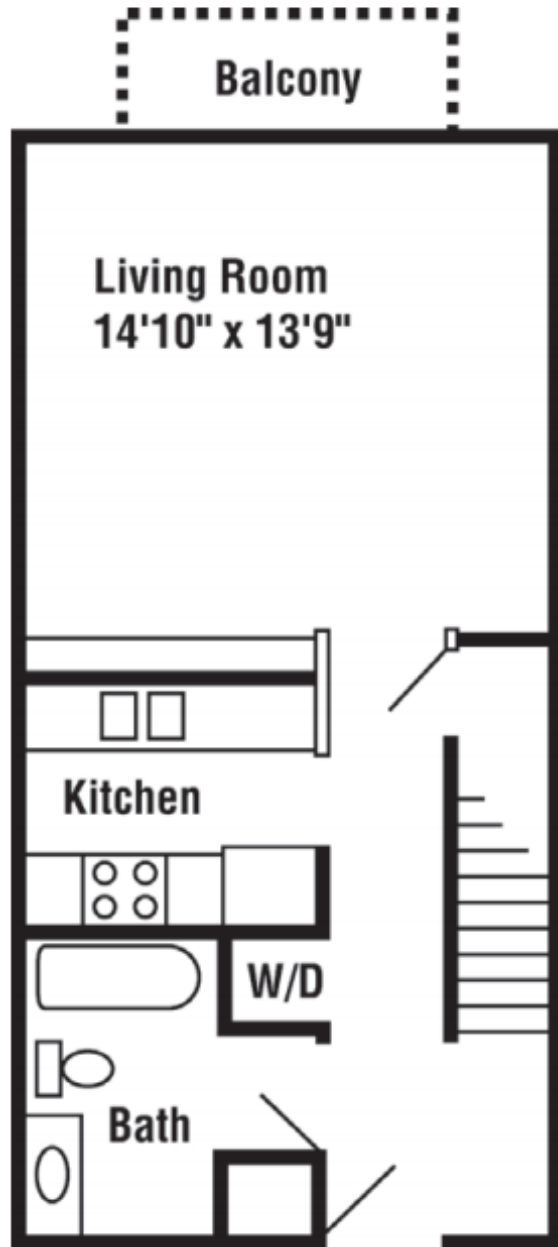

**Sq Ft:** 700  
**Bed:** 1  
**Bath:** 1

# MUIRFIELD

*Apartments*

Floor plan and dimensions may vary