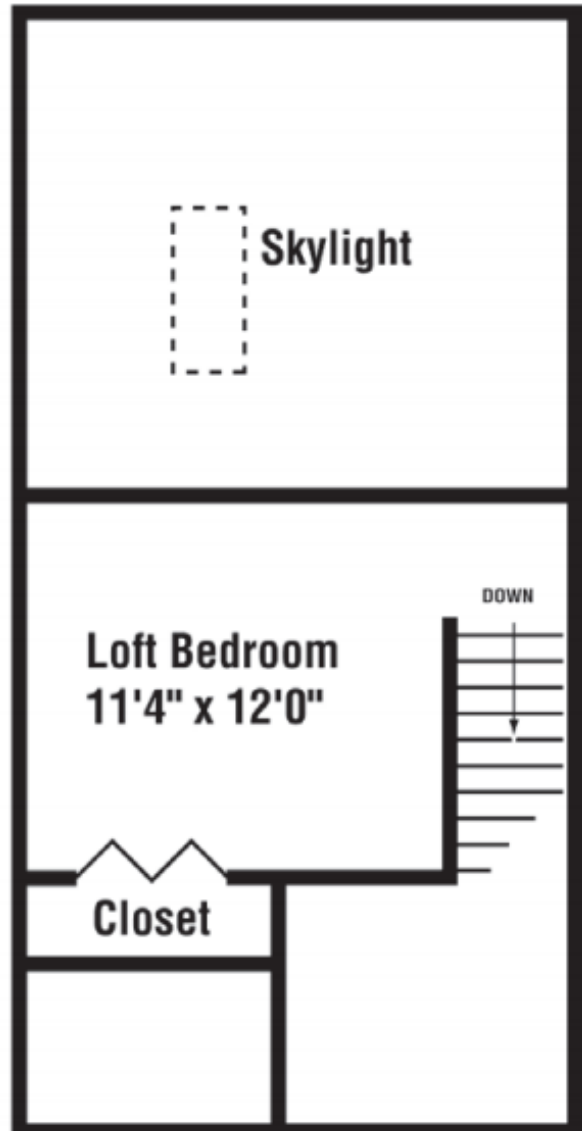

**Sq Ft:** 700  
**Bed:** 1  
**Bath:** 1

# MUIRFIELD

*Apartments*

Floor plan and dimensions may vary