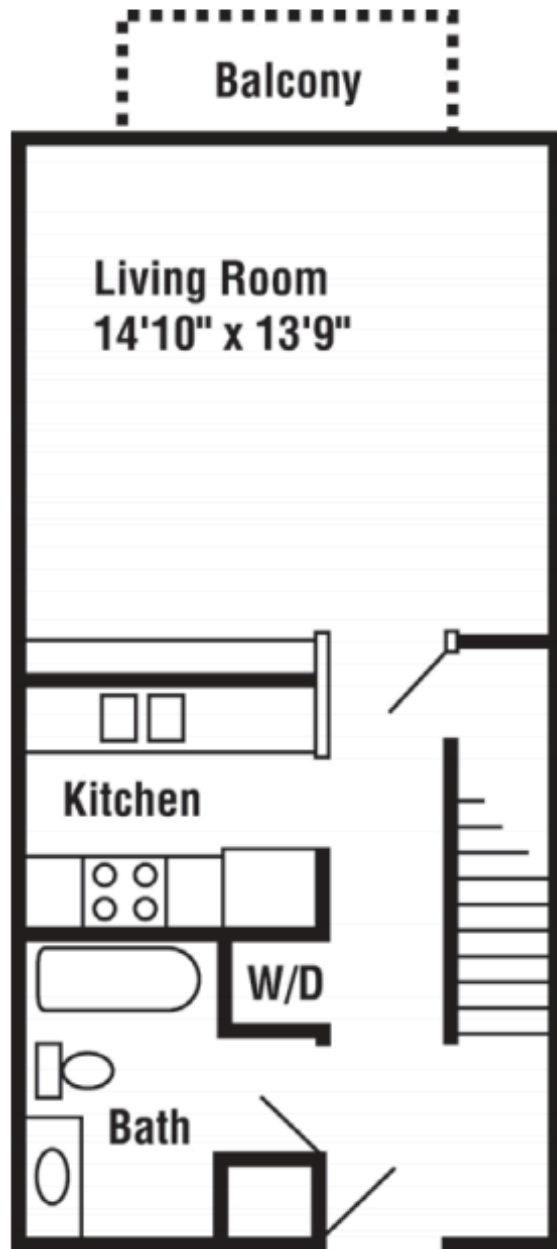

Sq Ft: 700
Bed: 1
Bath: 1

MUIRFIELD

Apartments

Floor plan and dimensions may vary