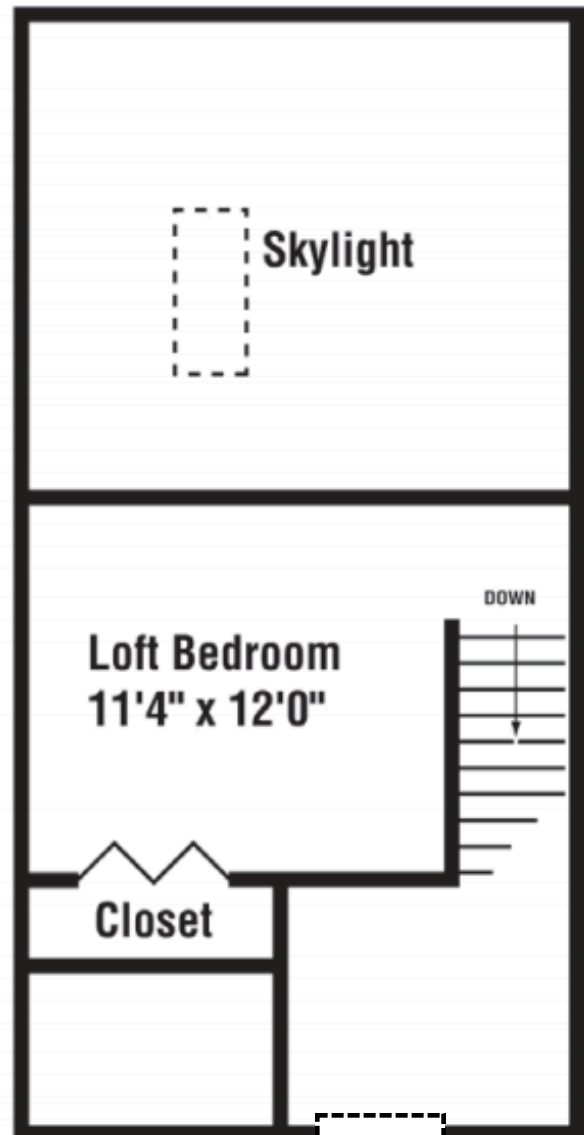

Sq Ft: 700
Bed: 1
Bath: 1

MUIRFIELD

Apartments

Floor plan and dimensions may vary