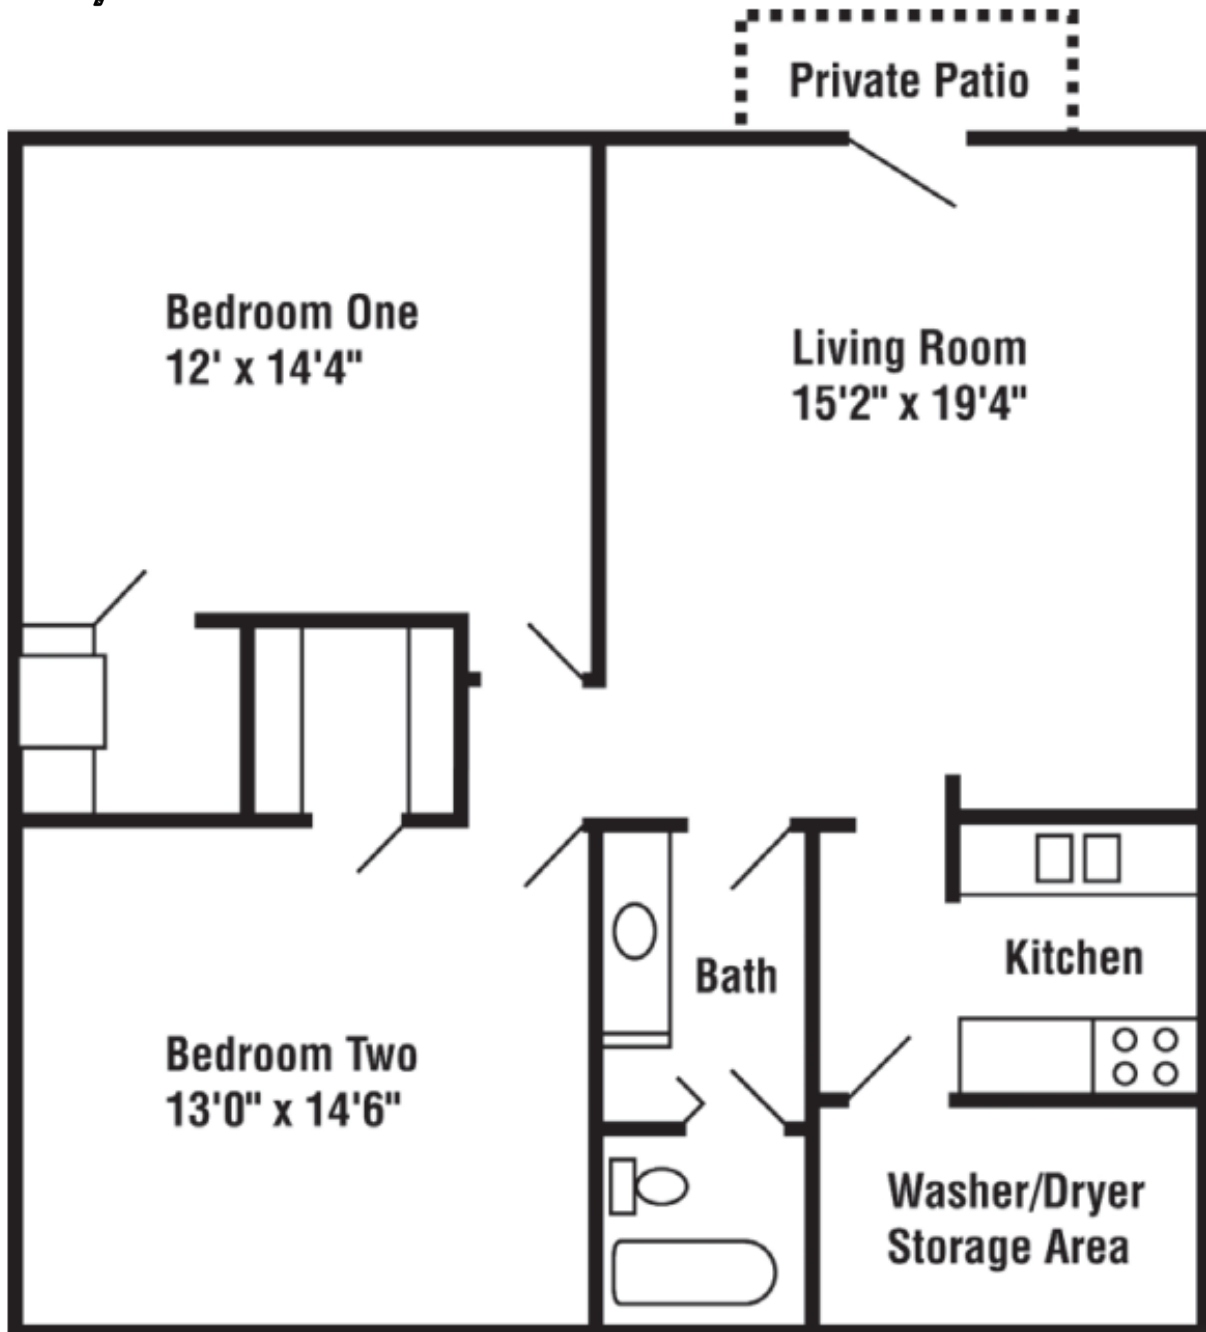

Sq Ft: 1000
Bed: 2
Bath: 1

MUIRFIELD

Apartments

Floor plan and dimensions may vary